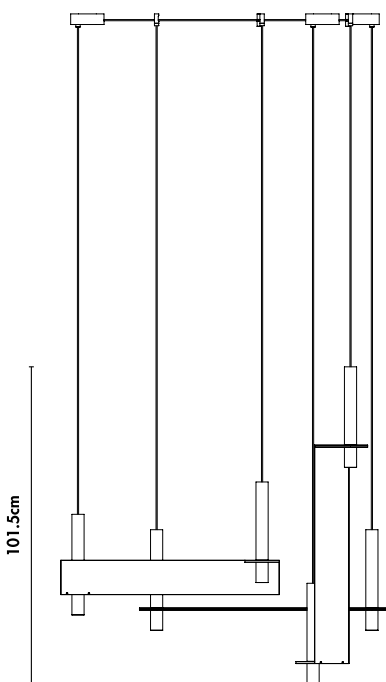

Code SKU	MPA08-ne MPA08-bl
Components	1x PV140 1x PV143 1x PV145
Handcrafted in	Mexico
Size	see next page
Lead time	7 - 9 weeks
Light source	Incl. 6x LED COB 7W total 3600lm 2700K 90CRI warm white TRIAC dimmable
Voltage	110V / 240V
Cable	Black - 400cm PVC black extensions on request White - 400cm PVC white extensions on request
Material	Black - volcanic rock powder coated aluminium black White - fiorito stone powder coated aluminum white
Special finishes	on request / MOQ 10pc
Assembly	required
IP rating	IP20 / indoor use only
Certification	NOM CE

MPA08-ne

MPA08-bl

Meta Parallel Arrangement 08
Views

Components

1x PV140

1x PV143

1x PV145

Front

Side

Top

Canopy Options

Drywall ceiling canopy

The LED driver will be inside the drywall ceiling.
 Black/White powder coated
 11 x 5,5 x 3,5cm

Meta Parallel Black

Meta Parallel White

Concrete ceiling canopy

The LED driver will be inside the canopy.
 Black/White powder coated
 Ø15 x 4cm

Meta Parallel Black

Meta Parallel White