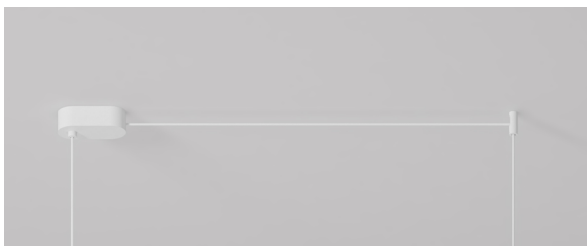

Meta Parallel Arrangement 08

Meta Parallel suspends its elements in a horizontal plane. The metal element becomes a new visual object that reinforces balance and tension. Enclosed volcanic stones placed at a defined distance are much more than the sum of their parts. The canopy starts a conversation between function and aesthetics, creating a unique integrated piece. A sculpture with its own language.

Side

Top

Canopy Options

Drywall ceiling canopy

The LED driver will be inside the drywall ceiling.
 Black/White powder coated
 11 x 5,5 x 3,5cm

Meta Parallel Black

Meta Parallel White

Concrete ceiling canopy

The LED driver will be inside the canopy.
 Black/White powder coated
 Ø15 x 4cm

Meta Parallel Black

Meta Parallel White