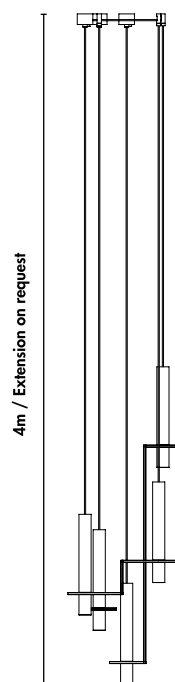

Meta Parallel Arrangement 08

Meta Parallel suspends its elements in a horizontal plane. The metal element becomes a new visual object that reinforces balance and tension. Enclosed volcanic stones placed at a defined distance are much more than the sum of their parts. The canopy starts a conversation between function and aesthetics, creating a unique integrated piece. A sculpture with its own language.

Code SKU	MPA08-ne MPA08-bl
Components	1x PV140 1x PV143 1x PV145
Handcrafted in	Mexico
Size	see next page
Lead time	7 - 9 weeks
Light source	Incl. 6x LED COB 7W total 3600lm 2700K 90CRI warm white TRIAC dimmable
Voltage	110V / 240V
Cable	Black - 400cm PVC black extensions on request White - 400cm PVC white extensions on request
Material	Black - volcanic rock powder coated aluminium black White - fiorito stone powder coated aluminum white
Special finishes	on request / MOQ 10pc
Assembly	required
IP rating	IP20 / indoor use only
Certification	NOM CE

MPA08-ne

MPA08-bl

Meta Parallel Arrangement 08
Views

Components

1x PV140

1x PV143

1x PV145

Front

Side

Top

Canopy Options

Drywall ceiling canopy

The LED driver will be inside the drywall ceiling.
 Black/White powder coated
 11 x 5,5 x 3,5cm

Meta Parallel Black

Meta Parallel White

Concrete ceiling canopy