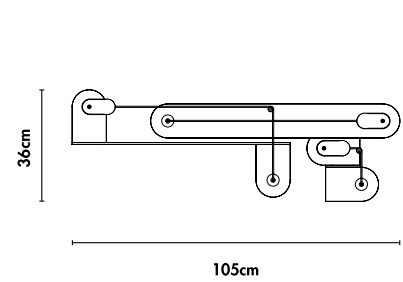

Side

Top

Canopy Options

Drywall ceiling canopy

The LED driver will be inside the drywall ceiling.
 Black/White powder coated
 11 x 5,5 x 3,5cm

Meta Parallel Black

Meta Parallel White

Concrete ceiling canopy