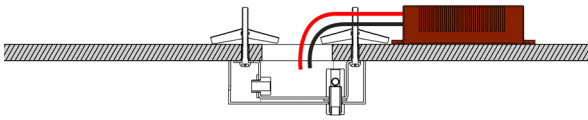

Meta Parallel Arrangement 08

Meta Parallel suspends its elements in a horizontal plane. The metal element becomes a new visual object that reinforces balance and tension. Enclosed volcanic stones placed at a defined distance are much more than the sum of their parts. The canopy starts a conversation between function and aesthetics, creating a unique integrated piece. A sculpture with its own language.

Code SKU	MPA08-ne MPA08-bl
Components	1x PV140 1x PV143 1x PV145
Handcrafted in	Mexico
Size	see next page
Lead time	7 - 9 weeks
Light source	Incl. 6x LED COB 7W total 3600lm 2700K 90CRI warm white TRIAC dimmable
Voltage	110V / 240V
Cable	Black - 400cm PVC black extensions on request White - 400cm PVC white extensions on request
Material	Black - volcanic rock powder coated aluminium black White - fiorito stone powder coated aluminum white
Special finishes	on request / MOQ 10pc
Assembly	required
IP rating	IP20 / indoor use only
Certification	NOM CE

Side

Top

Canopy Options

Drywall ceiling canopy

The LED driver will be inside the drywall ceiling.
 Black/White powder coated
 11 x 5,5 x 3,5cm

Meta Parallel Black

Meta Parallel White

Concrete ceiling canopy