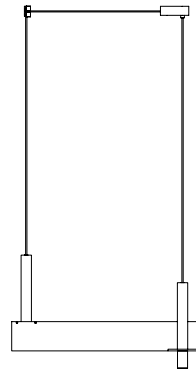

Code SKU	MPA08-ne MPA08-bl
Components	1x PV140 1x PV143 1x PV145
Handcrafted in	Mexico
Size	see next page
Lead time	7 - 9 weeks
Light source	Incl. 6x LED COB 7W total 3600lm 2700K 90CRI warm white TRIAC dimmable
Voltage	110V / 240V
Cable	Black - 400cm PVC black extensions on request White - 400cm PVC white extensions on request
Material	Black - volcanic rock powder coated aluminium black White - fiorito stone powder coated aluminum white
Special finishes	on request / MOQ 10pc
Assembly	required
IP rating	IP20 / indoor use only
Certification	NOM CE

MPA08-ne

MPA08-bl

Meta Parallel Arrangement 08
Views

Components

1x PV140

1x PV143

1x PV145

Front

Side

Top

Canopy Options

Drywall ceiling canopy

The LED driver will be inside the drywall ceiling.
 Black/White powder coated
 11 x 5,5 x 3,5cm

Meta Parallel Black

Meta Parallel White

Concrete ceiling canopy