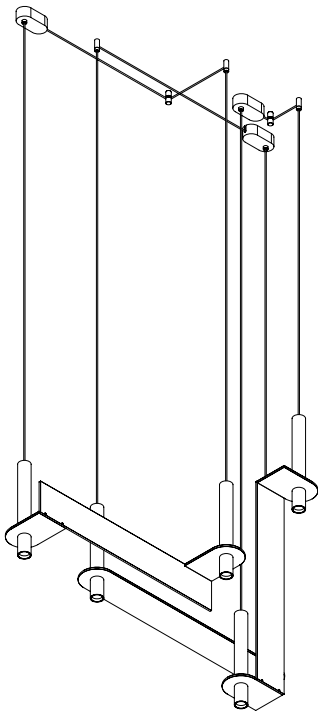

Meta Parallel Arrangement 08

Meta Parallel suspends its elements in a horizontal plane. The metal element becomes a new visual object that reinforces balance and tension. Enclosed volcanic stones placed at a defined distance are much more than the sum of their parts. The canopy starts a conversation between function and aesthetics, creating a unique integrated piece. A sculpture with its own language.

Code SKU	MPA08-ne MPA08-bl
Components	1x PV140 1x PV143 1x PV145
Handcrafted in	Mexico
Size	see next page
Lead time	7 - 9 weeks
Light source	Incl. 6x LED COB 7W total 3600lm 2700K 90CRI warm white TRIAC dimmable
Voltage	110V / 240V
Cable	Black - 400cm PVC black extensions on request White - 400cm PVC white extensions on request
Material	Black - volcanic rock powder coated aluminium black White - fiorito stone powder coated aluminum white
Special finishes	on request / MOQ 10pc
Assembly	required
IP rating	IP20 / indoor use only
Certification	NOM CE

MPA08-ne

MPA08-bl

Meta Parallel Arrangement 08
Views

Components

1x PV140

1x PV143

1x PV145

Front

The LED driver will be inside the canopy.
 Black/White powder coated
 Ø15 x 4cm

Meta Parallel Black

Meta Parallel White