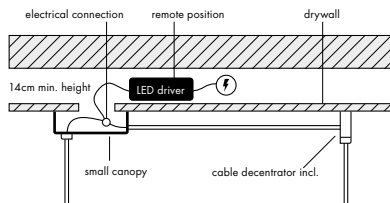

Meta Parallel black arrangement 07
Views

Canopy Options

Small canopy

Use for drywall ceilings. LED driver will be inside the drywall ceiling.

Black powder coated
11 x 5,5 x 3,5cm

Black and Brass versions have black canopies
White versions have white canopies