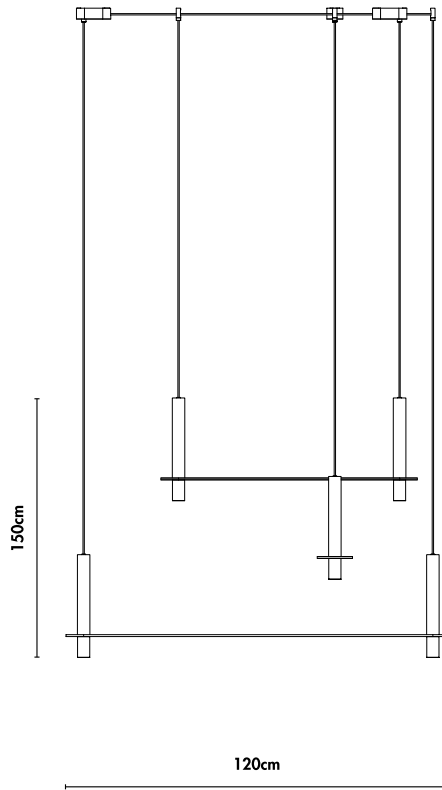

Meta Parallel black arrangement 07
Views