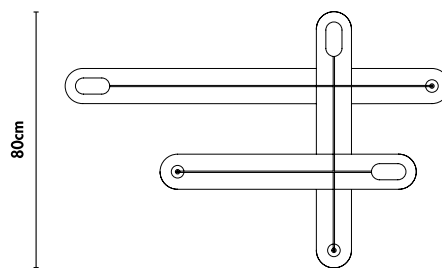

Meta Parallel black Arrangement 07

davidpompa

Meta Parallel suspends its elements in a horizontal plane. The metal element becomes a new visual object that reinforces balance and tension. Enclosed volcanic stones placed at a defined distance are much more than the sum of their parts. The canopy starts a conversation between function and aesthetics, creating a unique integrated piece. A sculpture with its own language.

Code SKU	MPA07-ne
Components	2x PV140 1x PV144
Handcrafted in	Mexico
Size	see next page
Lead time	6-9 weeks
Light source	Incl. 6x LED COB 7W total 3600lm 2700K 90CRI warm white TRIAC dimmable
Voltage	110V / 240V
Cable	400cm PVC black extensions on request
Material	Black - volcanic rock powder coated aluminium black
Special finishes	on request / MOQ 10pc
Assembly	required
IP rating	IP20 / indoor use only
Certification	NOM CE

Meta Parallel black arrangement 07
Views

Canopy Options

Small canopy

Use for drywall ceilings. LED driver will be inside the drywall ceiling.

Black powder coated
11 x 5,5 x 3,5cm

Black and Brass versions have black canopies
White versions have white canopies