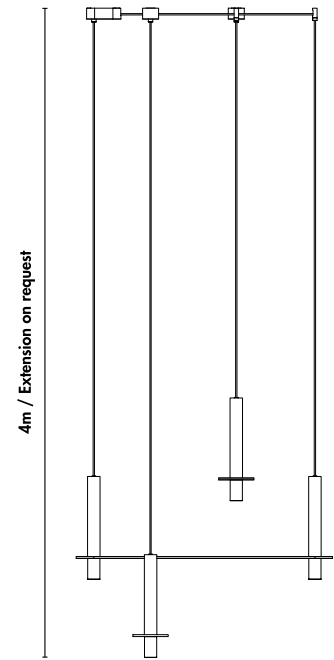

Meta Parallel black Arrangement 07

davidpompa

Meta Parallel suspends its elements in a horizontal plane. The metal element becomes a new visual object that reinforces balance and tension. Enclosed volcanic stones placed at a defined distance are much more than the sum of their parts. The canopy starts a conversation between function and aesthetics, creating a unique integrated piece. A sculpture with its own language.

Code SKU	MPA07-ne
Components	2x PV140 1x PV144
Handcrafted in	Mexico
Size	see next page
Lead time	6-9 weeks
Light source	Incl. 6x LED COB 7W total 3600lm 2700K 90CRI warm white TRIAC dimmable
Voltage	110V / 240V
Cable	400cm PVC black extensions on request
Material	Black - volcanic rock powder coated aluminium black
Special finishes	on request / MOQ 10pc
Assembly	required
IP rating	IP20 / indoor use only
Certification	NOM CE

Meta Parallel black arrangement 07
Views

Canopy Options

Small canopy

Use for drywall ceilings. LED driver will be inside the drywall ceiling.

Black powder coated
11 x 5,5 x 3,5cm

Black and Brass versions have black canopies
White versions have white canopies