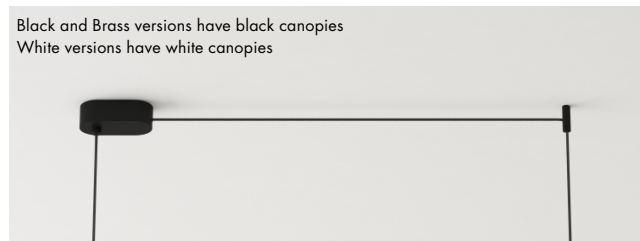

Meta Parallel black Arrangement 07

davidpompa

Meta Parallel suspends its elements in a horizontal plane. The metal element becomes a new visual object that reinforces balance and tension. Enclosed volcanic stones placed at a defined distance are much more than the sum of their parts. The canopy starts a conversation between function and aesthetics, creating a unique integrated piece. A sculpture with its own language.

Code SKU	MPA07-ne
Components	2x PV140 1x PV144
Handcrafted in	Mexico
Size	see next page
Lead time	6-9 weeks
Light source	Incl. 6x LED COB 7W total 3600lm 2700K 90CRI warm white TRIAC dimmable
Voltage	110V / 240V
Cable	400cm PVC black extensions on request
Material	Black - volcanic rock powder coated aluminium black
Special finishes	on request / MOQ 10pc
Assembly	required
IP rating	IP20 / indoor use only
Certification	NOM CE

Meta Parallel black arrangement 07
Views

Canopy Options

Small canopy

Use for drywall ceilings. LED driver will be inside the drywall ceiling.

Black powder coated
11 x 5,5 x 3,5cm

Black and Brass versions have black canopies
White versions have white canopies

Black finish

Black matt powder coated and volcanic rock

A relationship between textures plays with a surprising material combination of volcanic rock and coated aluminum. An unexpected balance combines the porosity of the stones and the industrial process.