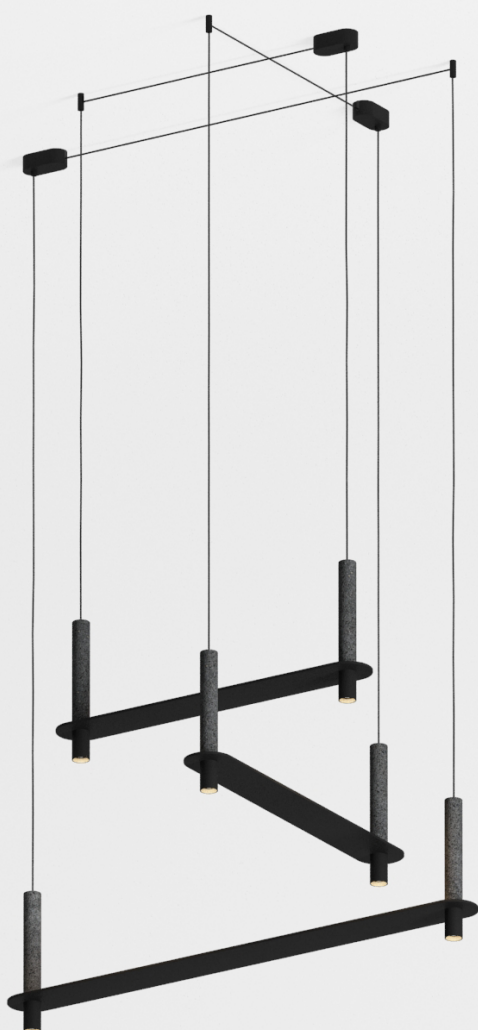

Meta Parallel black Arrangement 07

davidpompa

Meta Parallel suspends its elements in a horizontal plane. The metal element becomes a new visual object that reinforces balance and tension. Enclosed volcanic stones placed at a defined distance are much more than the sum of their parts. The canopy starts a conversation between function and aesthetics, creating a unique integrated piece. A sculpture with its own language.

Code SKU	MPA07-ne
Components	2x PV140 1x PV144
Handcrafted in	Mexico
Size	see next page
Lead time	6-9 weeks
Light source	Incl. 6x LED COB 7W total 3600lm 2700K 90CRI warm white TRIAC dimmable
Voltage	110V / 240V
Cable	400cm PVC black extensions on request
Material	Black - volcanic rock powder coated aluminium black
Special finishes	on request / MOQ 10pc
Assembly	required
IP rating	IP20 / indoor use only
Certification	NOM CE

Meta Parallel black arrangement 07
Views

Canopy Options

Small canopy

Use for drywall ceilings. LED driver will be inside the drywall ceiling.

Black powder coated
11 x 5,5 x 3,5cm

Black and Brass versions have black canopies
White versions have white canopies

Black finish

Black matt powder coated and volcanic rock

A relationship between textures plays with a surprising material combination of volcanic rock and coated aluminum. An unexpected balance combines the porosity of the stones and the industrial process.