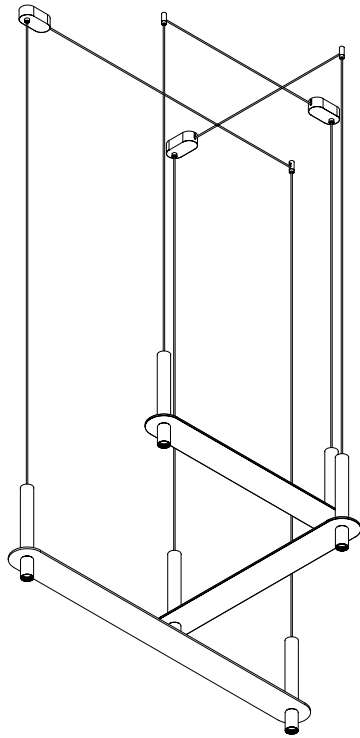

Meta Parallel black Arrangement 07

davidpompa

Meta Parallel suspends its elements in a horizontal plane. The metal element becomes a new visual object that reinforces balance and tension. Enclosed volcanic stones placed at a defined distance are much more than the sum of their parts. The canopy starts a conversation between function and aesthetics, creating a unique integrated piece. A sculpture with its own language.

Code SKU	MPA07-ne
Components	2x PV140 1x PV144
Handcrafted in	Mexico
Size	see next page
Lead time	6-9 weeks
Light source	Incl. 6x LED COB 7W total 3600lm 2700K 90CRI warm white TRIAC dimmable
Voltage	110V / 240V
Cable	400cm PVC black extensions on request
Material	Black - volcanic rock powder coated aluminium black
Special finishes	on request / MOQ 10pc
Assembly	required
IP rating	IP20 / indoor use only
Certification	NOM CE

Meta Parallel black arrangement 07
Views

Canopy Options

Small canopy

Use for drywall ceilings. LED driver will be inside the drywall ceiling.

Black powder coated
11 x 5,5 x 3,5cm

Black and Brass versions have black canopies
White versions have white canopies