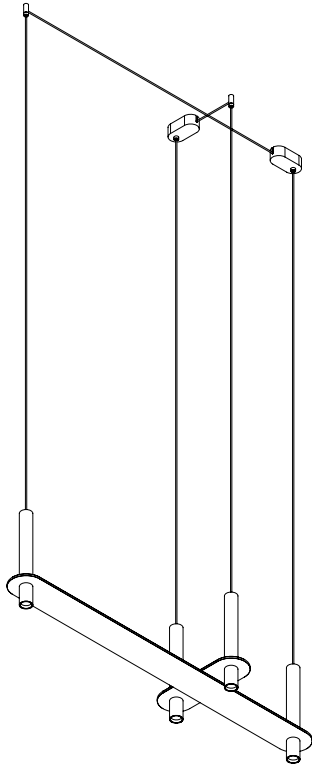

Meta Parallel Arrangement 06

Meta Parallel suspends its elements in a horizontal plane. The metal element becomes a new visual object that reinforces balance and tension. Enclosed volcanic stones placed at a defined distance are much more than the sum of their parts. The canopy starts a conversation between function and aesthetics, creating a unique integrated piece. A sculpture with its own language.

Code SKU	MPA06-ne MPA06-bl
Components	1x PV142 1x PV144
Handcrafted in	Mexico
Size	see next page
Lead time	7 - 9 weeks
Light source	Incl. 4x LED COB 7W total 2400lm 2700K 90CRI warm white TRIAC dimmable
Voltage	110V / 240V
Cable	Black - 400cm PVC black extensions on request White - 400cm PVC white extensions on request
Material	Black - volcanic rock powder coated aluminium black White - fiorito stone powder coated aluminum white
Special finishes	on request / MOQ 10pc
Assembly	required
IP rating	IP20 / indoor use only
Certification	NOM CE

MPA06-ne

MPA06-bl

Meta Parallel Arrangement 06
Views

Components

Front

Side

Top

Canopy Options

Small canopy

Use for drywall ceilings.
The LED driver will be inside the drywall ceiling.
Black/White powder coated
11 x 5,5 x 3,5cm

Large canopy

Use for brick or concrete ceilings.
The LED driver will be inside the canopy.
Black/White powder coated
Ø15 x 4cm