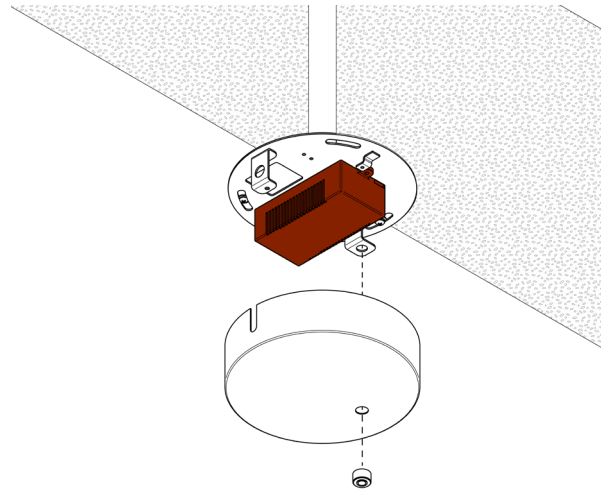

Meta Parallel Arrangement 06

Meta Parallel suspends its elements in a horizontal plane. The metal element becomes a new visual object that reinforces balance and tension. Enclosed volcanic stones placed at a defined distance are much more than the sum of their parts. The canopy starts a conversation between function and aesthetics, creating a unique integrated piece. A sculpture with its own language.

Small canopy

Use for drywall ceilings.
The LED driver will be inside the drywall ceiling.
Black/White powder coated
11 x 5,5 x 3,5cm

Large canopy

Use for brick or concrete ceilings.
The LED driver will be inside the canopy.
Black/White powder coated
Ø15 x 4cm