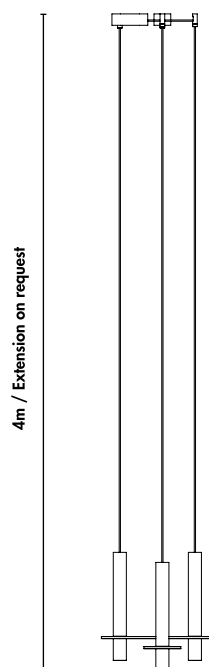

Meta Parallel Arrangement 06

Meta Parallel suspends its elements in a horizontal plane. The metal element becomes a new visual object that reinforces balance and tension. Enclosed volcanic stones placed at a defined distance are much more than the sum of their parts. The canopy starts a conversation between function and aesthetics, creating a unique integrated piece. A sculpture with its own language.

Code SKU	MPA06-ne MPA06-bl
Components	1x PV142 1x PV144
Handcrafted in	Mexico
Size	see next page
Lead time	7 - 9 weeks
Light source	Incl. 4x LED COB 7W total 2400lm 2700K 90CRI warm white TRIAC dimmable
Voltage	110V / 240V
Cable	Black - 400cm PVC black extensions on request White - 400cm PVC white extensions on request
Material	Black - volcanic rock powder coated aluminium black White - fiorito stone powder coated aluminum white
Special finishes	on request / MOQ 10pc
Assembly	required
IP rating	IP20 / indoor use only
Certification	NOM CE

MPA06-ne

MPA06-bl

Meta Parallel Arrangement 06
Views

Components

Front

Side

Top

Canopy Options

Small canopy

Use for drywall ceilings.
The LED driver will be inside the drywall ceiling.
Black/White powder coated
11 x 5,5 x 3,5cm

Large canopy

Use for brick or concrete ceilings.
The LED driver will be inside the canopy.
Black/White powder coated
Ø15 x 4cm