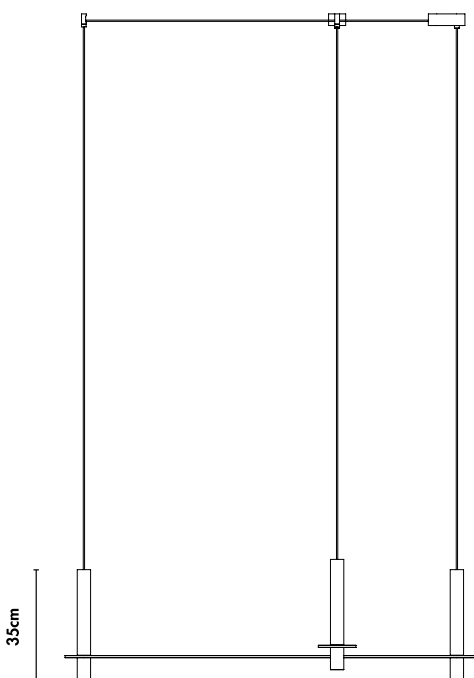

Meta Parallel Arrangement 06
Views

Components

Front

Top