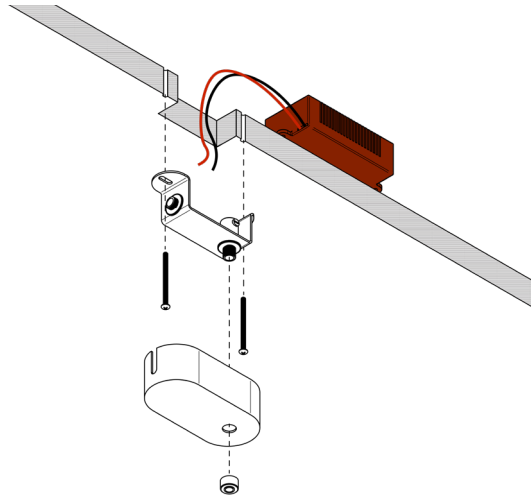

Meta Parallel Arrangement 06

Meta Parallel suspends its elements in a horizontal plane. The metal element becomes a new visual object that reinforces balance and tension. Enclosed volcanic stones placed at a defined distance are much more than the sum of their parts. The canopy starts a conversation between function and aesthetics, creating a unique integrated piece. A sculpture with its own language.

Small canopy

Use for drywall ceilings.
The LED driver will be inside the drywall ceiling.
Black/White powder coated
11 x 5,5 x 3,5cm

Large canopy

Use for brick or concrete ceilings.
The LED driver will be inside the canopy.
Black/White powder coated
Ø15 x 4cm