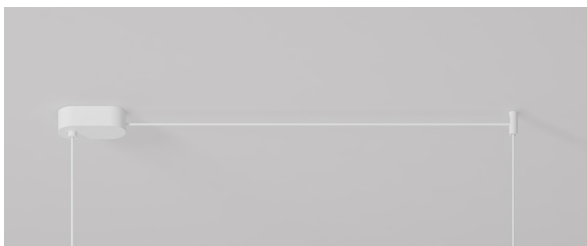

Meta Parallel Arrangement 06

Meta Parallel suspends its elements in a horizontal plane. The metal element becomes a new visual object that reinforces balance and tension. Enclosed volcanic stones placed at a defined distance are much more than the sum of their parts. The canopy starts a conversation between function and aesthetics, creating a unique integrated piece. A sculpture with its own language.

Small canopy

Use for drywall ceilings.
The LED driver will be inside the drywall ceiling.
Black/White powder coated
11 x 5,5 x 3,5cm

Large canopy

Use for brick or concrete ceilings.
The LED driver will be inside the canopy.
Black/White powder coated
Ø15 x 4cm

Meta Parallel Black

Meta Parallel Black

Meta Parallel White

Meta Parallel White