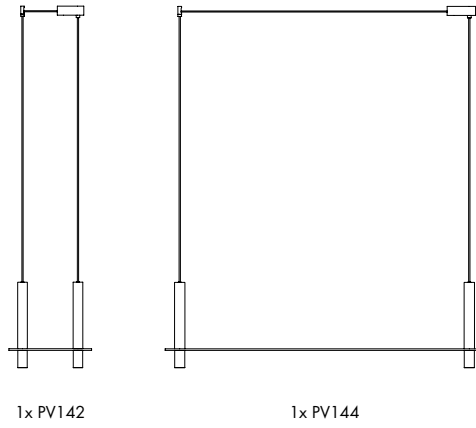

MPA06-ne

MPA06-bl

Meta Parallel Arrangement 06
Views

Components

Front

Side

Top

Canopy Options

Small canopy

Use for drywall ceilings.
The LED driver will be inside the drywall ceiling.
Black/White powder coated
11 x 5,5 x 3,5cm

Large canopy

Use for brick or concrete ceilings.
The LED driver will be inside the canopy.
Black/White powder coated
Ø15 x 4cm