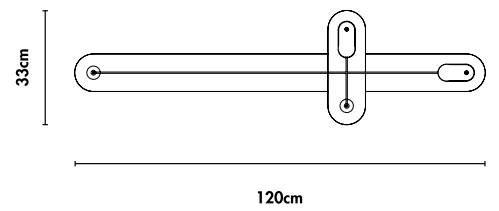

Code SKU	MPA06-ne MPA06-bl
Components	1x PV142 1x PV144
Handcrafted in	Mexico
Size	see next page
Lead time	7 - 9 weeks
Light source	Incl. 4x LED COB 7W total 2400lm 2700K 90CRI warm white TRIAC dimmable
Voltage	110V / 240V
Cable	Black - 400cm PVC black extensions on request White - 400cm PVC white extensions on request
Material	Black - volcanic rock powder coated aluminium black White - fiorito stone powder coated aluminum white
Special finishes	on request / MOQ 10pc
Assembly	required
IP rating	IP20 / indoor use only
Certification	NOM CE

MPA06-ne

MPA06-bl

Meta Parallel Arrangement 06
Views

Components

Front

Side

Top

Canopy Options

Small canopy

Use for drywall ceilings.
The LED driver will be inside the drywall ceiling.
Black/White powder coated
11 x 5,5 x 3,5cm

Large canopy

Use for brick or concrete ceilings.
The LED driver will be inside the canopy.
Black/White powder coated
Ø15 x 4cm