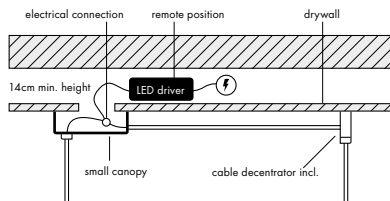

Meta Parallel black arrangement 05
Views

Canopy Options

Small canopy

Use for drywall ceilings. LED driver will be inside the drywall ceiling.

Black powder coated
11 x 5,5 x 3,5cm

Black and Brass versions have black canopies
White versions have white canopies