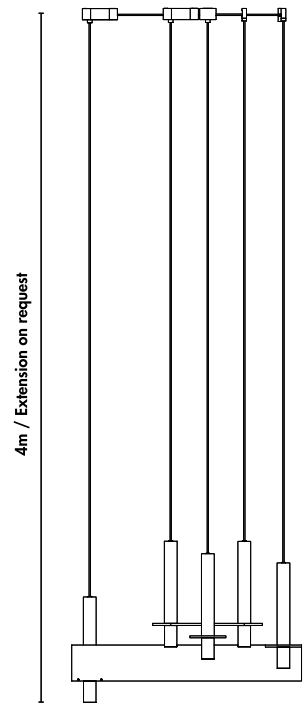

Meta Parallel black arrangement 05
Views