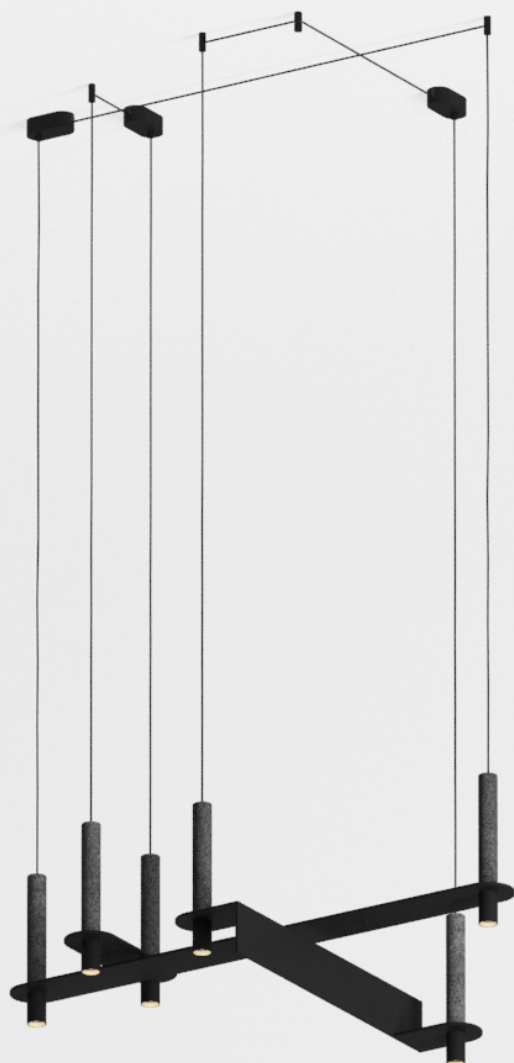

Meta Parallel black Arrangement 05

davidpompa

Meta Parallel suspends its elements in a horizontal plane. The metal element becomes a new visual object that reinforces balance and tension. Enclosed volcanic stones placed at a defined distance are much more than the sum of their parts. The canopy starts a conversation between function and aesthetics, creating a unique integrated piece. A sculpture with its own language.

Code SKU	MPA05-ne
Components	1x PV142 1x PV144 1x PV145
Handcrafted in	Mexico
Size	see next page
Lead time	6-9 weeks
Light source	Incl. 6x LED COB 7W total 3600lm 2700K 90CRI warm white TRIAC dimmable
Voltage	110V / 240V
Cable	400cm PVC black extensions on request
Material	Black - volcanic rock powder coated aluminium black
Special finishes	on request / MOQ 10pc
Assembly	required
IP rating	IP20 / indoor use only
Certification	

Meta Parallel black arrangement 05
Views

Canopy Options

Small canopy

Use for drywall ceilings. LED driver will be inside the drywall ceiling.

Black powder coated
11 x 5,5 x 3,5cm

Black and Brass versions have black canopies
White versions have white canopies

Black finish

Black matt powder coated and volcanic rock

A relationship between textures plays with a surprising material combination of volcanic rock and coated aluminum. An unexpected balance combines the porosity of the stones and the industrial process.