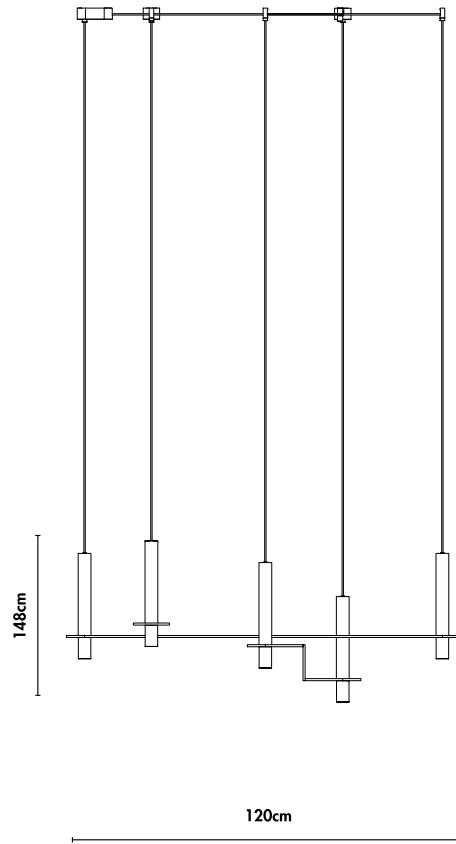

Meta Parallel black arrangement 05
Views