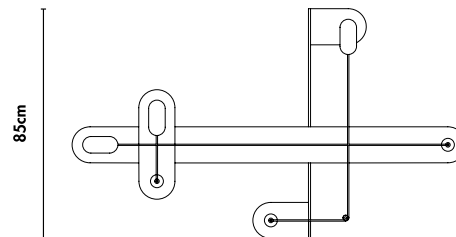

Meta Parallel black arrangement 05
Views