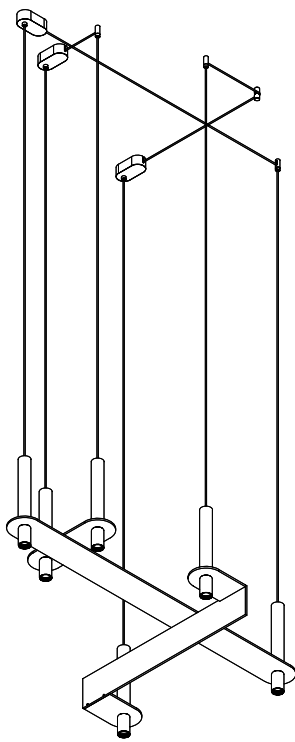

Meta Parallel black Arrangement 05

davidpompa

Meta Parallel suspends its elements in a horizontal plane. The metal element becomes a new visual object that reinforces balance and tension. Enclosed volcanic stones placed at a defined distance are much more than the sum of their parts. The canopy starts a conversation between function and aesthetics, creating a unique integrated piece. A sculpture with its own language.

Code SKU	MPA05-ne
Components	1x PV142 1x PV144 1x PV145
Handcrafted in	Mexico
Size	see next page
Lead time	6-9 weeks
Light source	Incl. 6x LED COB 7W total 3600lm 2700K 90CRI warm white TRIAC dimmable
Voltage	110V / 240V
Cable	400cm PVC black extensions on request
Material	Black - volcanic rock powder coated aluminium black
Special finishes	on request / MOQ 10pc
Assembly	required
IP rating	IP20 / indoor use only
Certification	

Download installation & care instructions on our website.

Replacement parts are available through davidpompa directly.

Lead times are subject to change.

Variations in colour, texture, shape & size are natural characteristics of handmade products and should be expected.

Meta Parallel black arrangement 05
Views

Canopy Options

Small canopy

Use for drywall ceilings. LED driver will be inside the drywall ceiling.

Black powder coated
11 x 5,5 x 3,5cm

Black and Brass versions have black canopies
White versions have white canopies