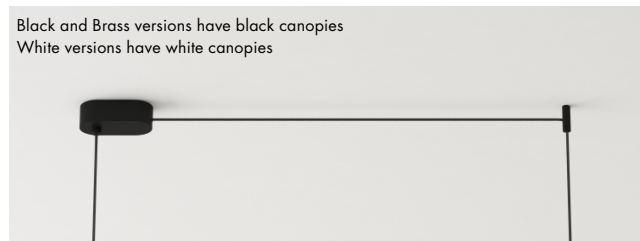

Meta Parallel black Arrangement 05

davidpompa

Meta Parallel suspends its elements in a horizontal plane. The metal element becomes a new visual object that reinforces balance and tension. Enclosed volcanic stones placed at a defined distance are much more than the sum of their parts. The canopy starts a conversation between function and aesthetics, creating a unique integrated piece. A sculpture with its own language.

Code SKU	MPA05-ne
Components	1x PV142 1x PV144 1x PV145
Handcrafted in	Mexico
Size	see next page
Lead time	6-9 weeks
Light source	Incl. 6x LED COB 7W total 3600lm 2700K 90CRI warm white TRIAC dimmable
Voltage	110V / 240V
Cable	400cm PVC black extensions on request
Material	Black - volcanic rock powder coated aluminium black
Special finishes	on request / MOQ 10pc
Assembly	required
IP rating	IP20 / indoor use only
Certification	

Meta Parallel black arrangement 05
Views

Canopy Options

Small canopy

Use for drywall ceilings. LED driver will be inside the drywall ceiling.

Black powder coated
11 x 5,5 x 3,5cm

Black and Brass versions have black canopies
White versions have white canopies

Black finish

Black matt powder coated and volcanic rock

A relationship between textures plays with a surprising material combination of volcanic rock and coated aluminum. An unexpected balance combines the porosity of the stones and the industrial process.