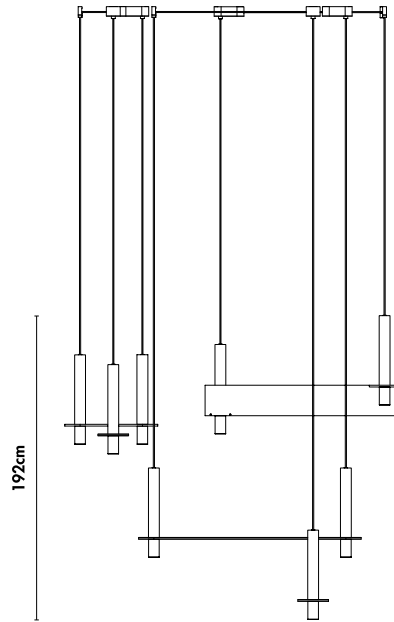

Meta Parallel black arrangement 04
Views