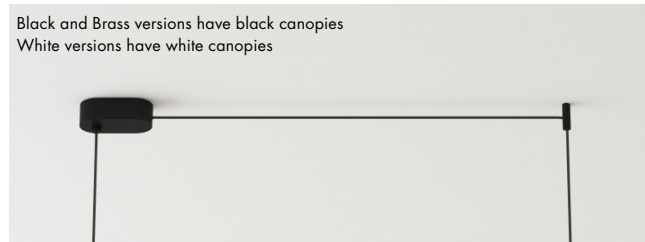

Meta Parallel black Arrangement 04

davidpompa

Meta Parallel suspends its elements in a horizontal plane. The metal element becomes a new visual object that reinforces balance and tension. Enclosed volcanic stones placed at a defined distance are much more than the sum of their parts. The canopy starts a conversation between function and aesthetics, creating a unique integrated piece. A sculpture with its own language.

Code SKU	MPA04-ne
Components	3x PV140 1x PV142 1x PV145
Handcrafted in	Mexico
Size	see next page
Lead time	6-9 weeks
Light source	Incl. 10x LED COB 7W total 6000lm 2700K 90CRI warm white TRIAC dimmable
Voltage	110V / 240V
Cable	400cm PVC black extensions on request
Material	Black - volcanic rock powder coated aluminium black
Special finishes	on request / MOQ 10pc
Assembly	required
IP rating	IP20 / indoor use only
Certification	

Meta Parallel black arrangement 04
Views

Canopy Options

Small canopy

Use for drywall ceilings. LED driver will be inside the drywall ceiling.

Black powder coated
11 x 5,5 x 3,5cm

Black finish

Black matt powder coated and volcanic rock