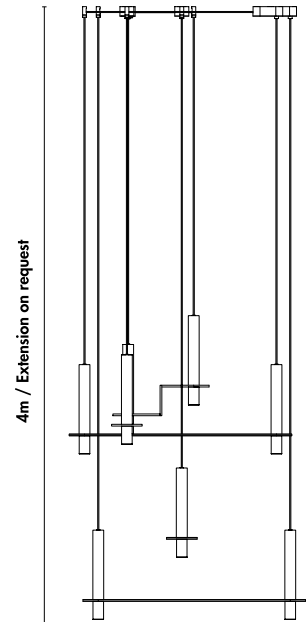

Meta Parallel black arrangement 04
Views