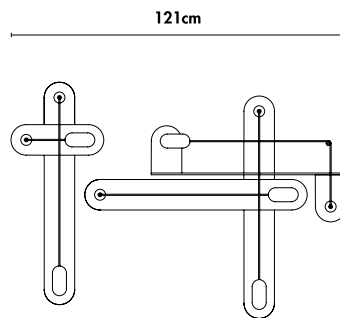

Meta Parallel black arrangement 04
Views