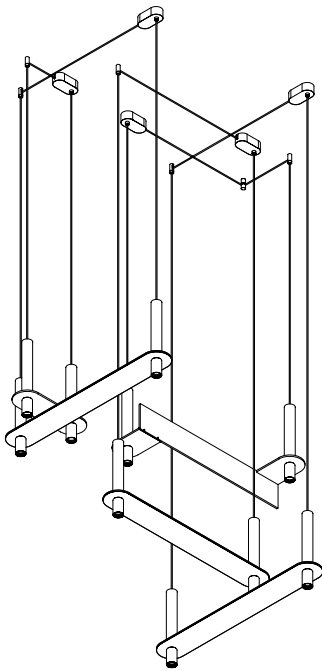

Meta Parallel black arrangement 04
Views