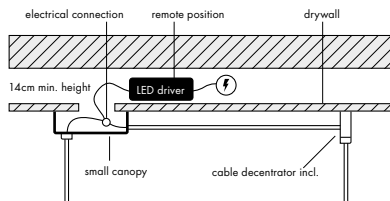

Meta Parallel black arrangement 04
Views

Canopy Options

Small canopy

Use for drywall ceilings. LED driver will be inside the drywall ceiling.

Black powder coated
11 x 5,5 x 3,5cm

Black finish

Black matt powder coated and volcanic rock