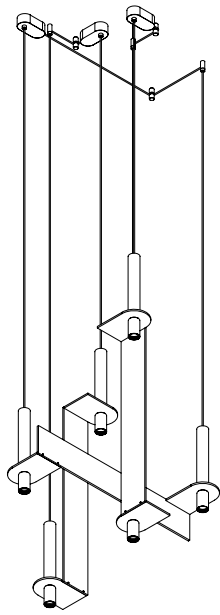

Meta Parallel black Arrangement 03

davidpompa

Meta Parallel suspends its elements in a horizontal plane. The metal element becomes a new visual object that reinforces balance and tension. Enclosed volcanic stones placed at a defined distance are much more than the sum of their parts. The canopy starts a conversation between function and aesthetics, creating a unique integrated piece. A sculpture with its own language.

Code SKU	MPA03-ne
Components	2x PV143 1x PV145
Handcrafted in	Mexico
Size	see next page
Lead time	6-9 weeks
Light source	Incl. 6x LED COB 7W total 3600lm 2700K 90CRI warm white TRIAC dimmable
Voltage	110V / 240V
Cable	400cm PVC black extensions on request
Material	Black - volcanic rock powder coated aluminium black
Special finishes	on request / MOQ 10pc
Assembly	required
IP rating	IP20 / indoor use only
Certification	NOM CE

Download installation & care instructions on our website.

Replacement parts are available through davidpompa directly.

Lead times are subject to change.

Variations in colour, texture, shape & size are natural characteristics of handmade products and should be expected.

Meta Parallel black arrangement 03
Views

Canopy Options

Small canopy

Use for drywall ceilings. LED driver will be inside the drywall ceiling.

Black powder coated
11 x 5,5 x 3,5cm

Black finish

Black matt powder coated and volcanic rock