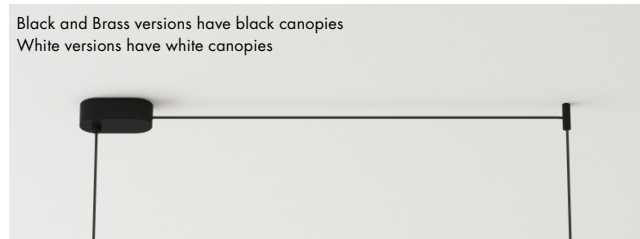

Meta Parallel black Arrangement 03

davidpompa

Meta Parallel suspends its elements in a horizontal plane. The metal element becomes a new visual object that reinforces balance and tension. Enclosed volcanic stones placed at a defined distance are much more than the sum of their parts. The canopy starts a conversation between function and aesthetics, creating a unique integrated piece. A sculpture with its own language.

Code SKU	MPA03-ne
Components	2x PV143 1x PV145
Handcrafted in	Mexico
Size	see next page
Lead time	6-9 weeks
Light source	Incl. 6x LED COB 7W total 3600lm 2700K 90CRI warm white TRIAC dimmable
Voltage	110V / 240V
Cable	400cm PVC black extensions on request
Material	Black - volcanic rock powder coated aluminium black
Special finishes	on request / MOQ 10pc
Assembly	required
IP rating	IP20 / indoor use only
Certification	NOM CE

Meta Parallel black arrangement 03
Views

Canopy Options

Small canopy

Use for drywall ceilings. LED driver will be inside the drywall ceiling.

Black powder coated
11 x 5,5 x 3,5cm

Black finish

Black matt powder coated and volcanic rock