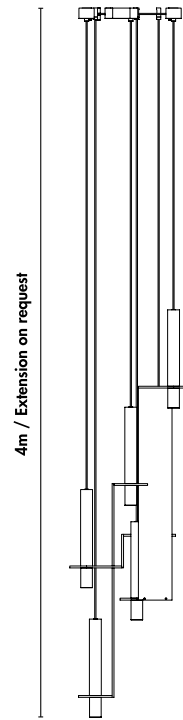

Meta Parallel black Arrangement 03

davidpompa

Meta Parallel suspends its elements in a horizontal plane. The metal element becomes a new visual object that reinforces balance and tension. Enclosed volcanic stones placed at a defined distance are much more than the sum of their parts. The canopy starts a conversation between function and aesthetics, creating a unique integrated piece. A sculpture with its own language.

Code SKU	MPA03-ne
Components	2x PV143 1x PV145
Handcrafted in	Mexico
Size	see next page
Lead time	6-9 weeks
Light source	Incl. 6x LED COB 7W total 3600lm 2700K 90CRI warm white TRIAC dimmable
Voltage	110V / 240V
Cable	400cm PVC black extensions on request
Material	Black - volcanic rock powder coated aluminium black
Special finishes	on request / MOQ 10pc
Assembly	required
IP rating	IP20 / indoor use only
Certification	NOM CE

Download installation & care instructions on our website.

Replacement parts are available through davidpompa directly.

Lead times are subject to change.

Variations in colour, texture, shape & size are natural characteristics of handmade products and should be expected.

Meta Parallel black arrangement 03
Views

Canopy Options

Small canopy

Use for drywall ceilings. LED driver will be inside the drywall ceiling.

Black powder coated
11 x 5,5 x 3,5cm

Black finish

Black matt powder coated and volcanic rock