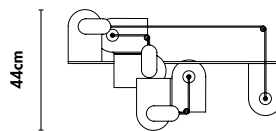

Meta Parallel black arrangement 03
Views