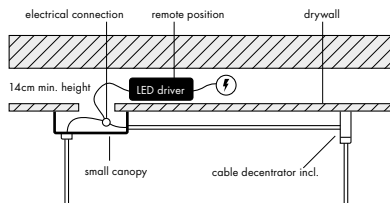

Meta Parallel black arrangement 03
Views

Canopy Options

Small canopy

Use for drywall ceilings. LED driver will be inside the drywall ceiling.

Black powder coated
11 x 5,5 x 3,5cm

Black finish

Black matt powder coated and volcanic rock