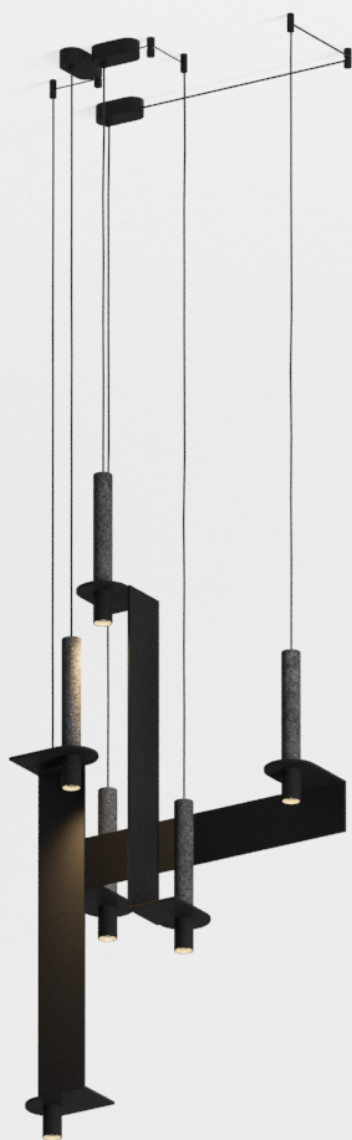

Meta Parallel black Arrangement 03

davidpompa

Meta Parallel suspends its elements in a horizontal plane. The metal element becomes a new visual object that reinforces balance and tension. Enclosed volcanic stones placed at a defined distance are much more than the sum of their parts. The canopy starts a conversation between function and aesthetics, creating a unique integrated piece. A sculpture with its own language.

Code SKU	MPA03-ne
Components	2x PV143 1x PV145
Handcrafted in	Mexico
Size	see next page
Lead time	6-9 weeks
Light source	Incl. 6x LED COB 7W total 3600lm 2700K 90CRI warm white TRIAC dimmable
Voltage	110V / 240V
Cable	400cm PVC black extensions on request
Material	Black - volcanic rock powder coated aluminium black
Special finishes	on request / MOQ 10pc
Assembly	required
IP rating	IP20 / indoor use only
Certification	NOM CE

Download installation & care instructions on our website.

Replacement parts are available through davidpompa directly.

Lead times are subject to change.

Variations in colour, texture, shape & size are natural characteristics of handmade products and should be expected.

Meta Parallel black arrangement 03
Views

Canopy Options

Small canopy

Use for drywall ceilings. LED driver will be inside the drywall ceiling.

Black powder coated
11 x 5,5 x 3,5cm

Black finish

Black matt powder coated and volcanic rock