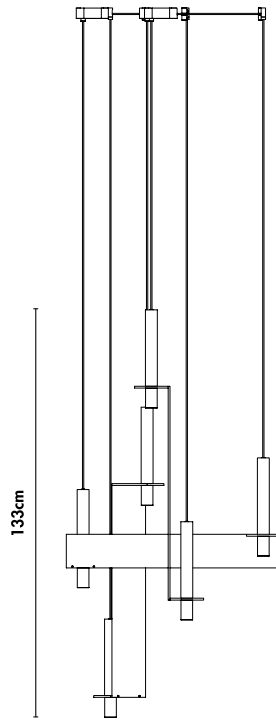

Meta Parallel black Arrangement 03

davidpompa

Meta Parallel suspends its elements in a horizontal plane. The metal element becomes a new visual object that reinforces balance and tension. Enclosed volcanic stones placed at a defined distance are much more than the sum of their parts. The canopy starts a conversation between function and aesthetics, creating a unique integrated piece. A sculpture with its own language.

Code SKU	MPA03-ne
Components	2x PV143 1x PV145
Handcrafted in	Mexico
Size	see next page
Lead time	6-9 weeks
Light source	Incl. 6x LED COB 7W total 3600lm 2700K 90CRI warm white TRIAC dimmable
Voltage	110V / 240V
Cable	400cm PVC black extensions on request
Material	Black - volcanic rock powder coated aluminium black
Special finishes	on request / MOQ 10pc
Assembly	required
IP rating	IP20 / indoor use only
Certification	NOM CE

Meta Parallel black arrangement 03
Views

Canopy Options

Small canopy

Use for drywall ceilings. LED driver will be inside the drywall ceiling.

Black powder coated
11 x 5,5 x 3,5cm

Black finish

Black matt powder coated and volcanic rock