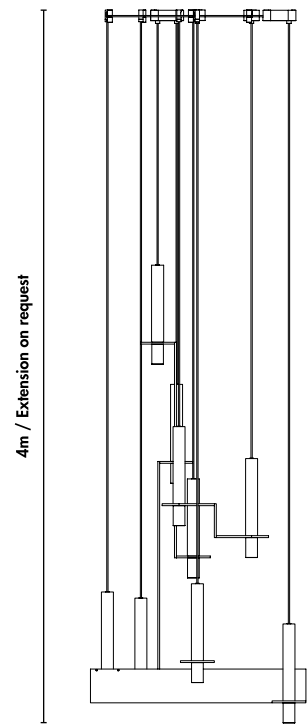

Meta Parallel black arrangement 01
Views