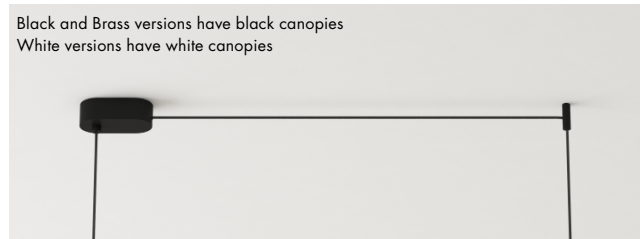

Meta Parallel black Arrangement 01

davidpompa

Meta Parallel suspends its elements in a horizontal plane. The metal element becomes a new visual object that reinforces balance and tension. Enclosed volcanic stones placed at a defined distance are much more than the sum of their parts. The canopy starts a conversation between function and aesthetics, creating a unique integrated piece. A sculpture with its own language.

Code SKU	MPA01-ne
Components	2x PV143 1x PV144 2x PV145
Handcrafted in	Mexico
Size	see next page
Lead time	6-9 weeks
Light source	Incl. 10x LED COB 7W total 6000lm 2700K 90CRI warm white TRIAC dimmable
Voltage	110V / 240V
Cable	400cm PVC black extensions on request
Material	Black - volcanic rock powder coated aluminium black
Special finishes	on request / MOQ 10pc
Assembly	required
IP rating	IP20 / indoor use only
Certification	NOM CE

Meta Parallel black arrangement 01
Views

Canopy Options

Small canopy

Use for drywall ceilings. LED driver will be inside the drywall ceiling.

Black powder coated
11 x 5,5 x 3,5cm

Black finish

Black matt powder coated and volcanic rock