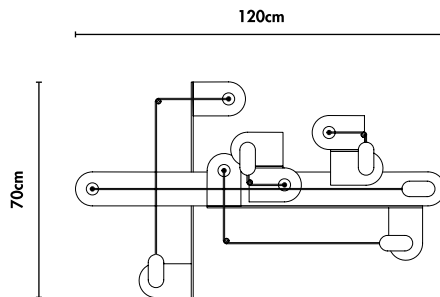

Meta Parallel black arrangement 01
Views