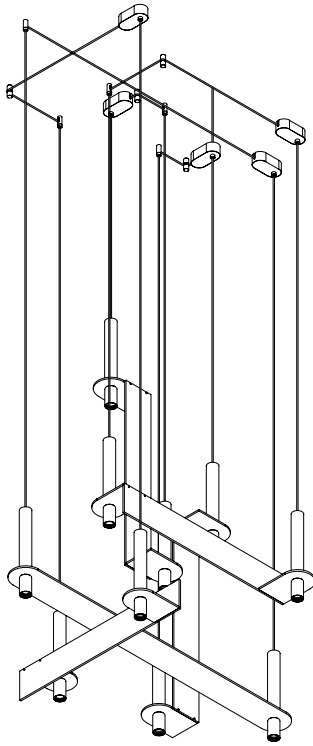

Meta Parallel black Arrangement 01

davidpompa

Meta Parallel suspends its elements in a horizontal plane. The metal element becomes a new visual object that reinforces balance and tension. Enclosed volcanic stones placed at a defined distance are much more than the sum of their parts. The canopy starts a conversation between function and aesthetics, creating a unique integrated piece. A sculpture with its own language.

Code SKU	MPA01-ne
Components	2x PV143 1x PV144 2x PV145
Handcrafted in	Mexico
Size	see next page
Lead time	6-9 weeks
Light source	Incl. 10x LED COB 7W total 6000lm 2700K 90CRI warm white TRIAC dimmable
Voltage	110V / 240V
Cable	400cm PVC black extensions on request
Material	Black - volcanic rock powder coated aluminium black
Special finishes	on request / MOQ 10pc
Assembly	required
IP rating	IP20 / indoor use only
Certification	NOM CE

Download installation & care instructions on our website.

Replacement parts are available through davidpompa directly.

Lead times are subject to change.

Variations in colour, texture, shape & size are natural characteristics of handmade products and should be expected.

Meta Parallel black arrangement 01
Views

Canopy Options

Small canopy

Use for drywall ceilings. LED driver will be inside the drywall ceiling.

Black powder coated
11 x 5,5 x 3,5cm

Black finish

Black matt powder coated and volcanic rock