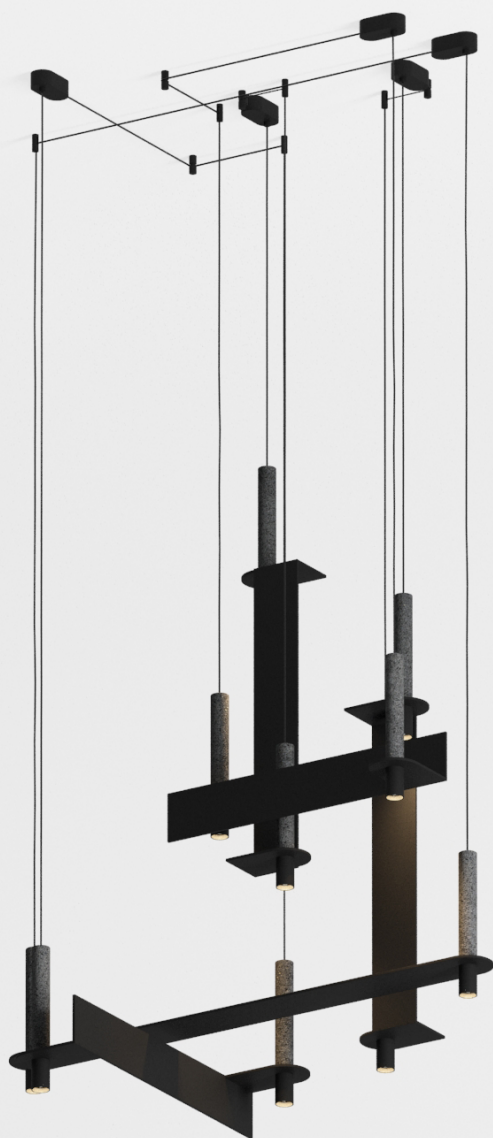

Meta Parallel black Arrangement 01

davidpompa

Meta Parallel suspends its elements in a horizontal plane. The metal element becomes a new visual object that reinforces balance and tension. Enclosed volcanic stones placed at a defined distance are much more than the sum of their parts. The canopy starts a conversation between function and aesthetics, creating a unique integrated piece. A sculpture with its own language.

Code SKU	MPA01-ne
Components	2x PV143 1x PV144 2x PV145
Handcrafted in	Mexico
Size	see next page
Lead time	6-9 weeks
Light source	Incl. 10x LED COB 7W total 6000lm 2700K 90CRI warm white TRIAC dimmable
Voltage	110V / 240V
Cable	400cm PVC black extensions on request
Material	Black - volcanic rock powder coated aluminium black
Special finishes	on request / MOQ 10pc
Assembly	required
IP rating	IP20 / indoor use only
Certification	NOM CE

Meta Parallel black arrangement 01
Views

Canopy Options

Small canopy

Use for drywall ceilings. LED driver will be inside the drywall ceiling.

Black powder coated
11 x 5,5 x 3,5cm

Black finish

Black matt powder coated and volcanic rock

A relationship between textures plays with a surprising material combination of volcanic rock and coated aluminum. An unexpected balance combines the porosity of the stones and the industrial process.