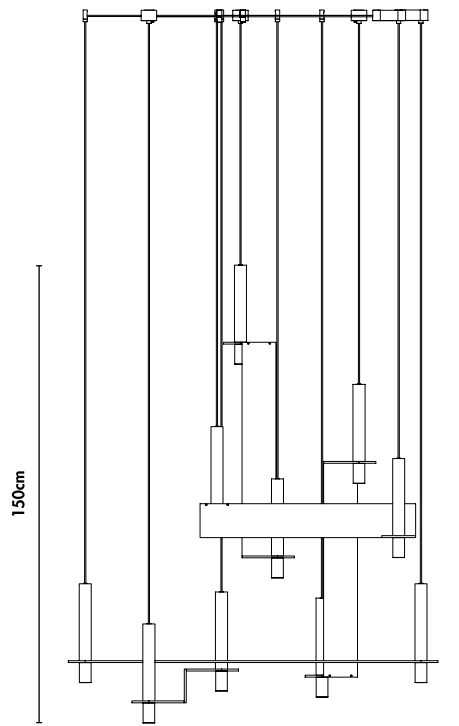

Meta Parallel black arrangement 01
Views