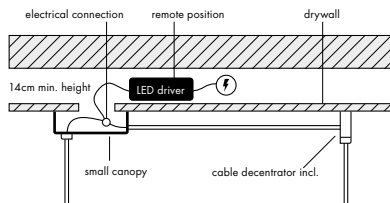

Meta Parallel black arrangement 01
Views

Canopy Options

Small canopy

Use for drywall ceilings. LED driver will be inside the drywall ceiling.

Black powder coated
11 x 5,5 x 3,5cm

Black finish

Black matt powder coated and volcanic rock