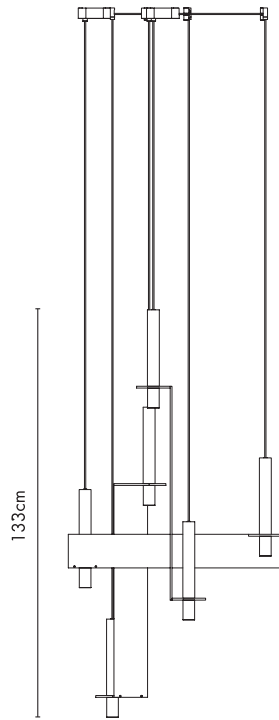

Meta Parallel black Arrangement 03

dauidpompa

Meta Parallel suspends its elements in a horizontal plane. The metal element becomes a new visual object that reinforces balance and tension. Enclosed volcanic stones placed at a defined distance are much more than the sum of their parts. The canopy starts a conversation between function and aesthetics, creating a unique integrated piece. A sculpture with its own language.

Code SKU	MPA03-ne
Components	2x PV143 1x PV145
Handcrafted in	Mexico
Size	see next page
Lead time	6-9 weeks
Light source	Incl. 6x LED COB 7W total 3600lm 2700K 90CRI warm white TRIAC dimmable
Voltage	110V / 240V
Cable	400cm PVC black extensions on request
Material	Black - volcanic rock powder coated aluminium black
Special finishes	on request / MOQ 10pc
Assembly	required
IP rating	IP20 / indoor use only
Certification	NOM CE

Meta Parallel black arrangement 03
Views

Canopy Options

Small canopy

Use for drywall ceilings. LED driver will be inside the drywall ceiling.

Black powder coated
11 x 5,5 x 3,5cm

Black finish

Black matt powder coated and volcanic rock