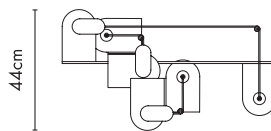

Meta Parallel black arrangement 03
Views