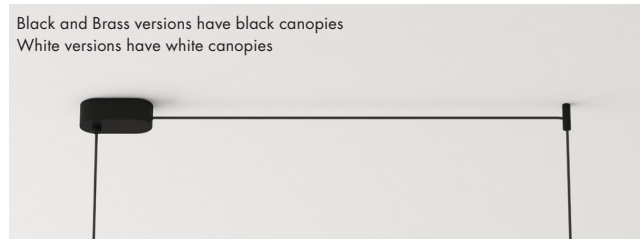

Meta Parallel black Arrangement 03

dauidpompa

Meta Parallel suspends its elements in a horizontal plane. The metal element becomes a new visual object that reinforces balance and tension. Enclosed volcanic stones placed at a defined distance are much more than the sum of their parts. The canopy starts a conversation between function and aesthetics, creating a unique integrated piece. A sculpture with its own language.

Code SKU	MPA03-ne
Components	2x PV143 1x PV145
Handcrafted in	Mexico
Size	see next page
Lead time	6-9 weeks
Light source	Incl. 6x LED COB 7W total 3600lm 2700K 90CRI warm white TRIAC dimmable
Voltage	110V / 240V
Cable	400cm PVC black extensions on request
Material	Black - volcanic rock powder coated aluminium black
Special finishes	on request / MOQ 10pc
Assembly	required
IP rating	IP20 / indoor use only
Certification	NOM CE

Meta Parallel black arrangement 03
Views

Canopy Options

Small canopy

Use for drywall ceilings. LED driver will be inside the drywall ceiling.

Black powder coated
11 x 5,5 x 3,5cm

Black finish

Black matt powder coated and volcanic rock