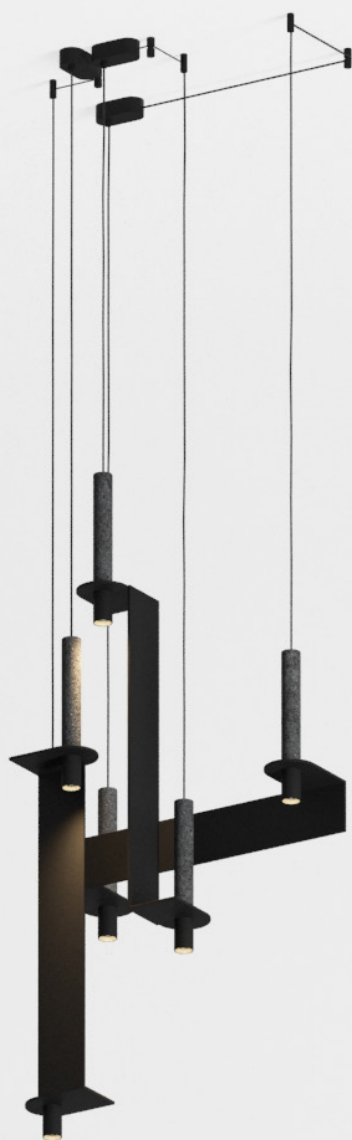

Meta Parallel black Arrangement 03

dauidpompa

Meta Parallel suspends its elements in a horizontal plane. The metal element becomes a new visual object that reinforces balance and tension. Enclosed volcanic stones placed at a defined distance are much more than the sum of their parts. The canopy starts a conversation between function and aesthetics, creating a unique integrated piece. A sculpture with its own language.

Code SKU	MPA03-ne
Components	2x PV143 1x PV145
Handcrafted in	Mexico
Size	see next page
Lead time	6-9 weeks
Light source	Incl. 6x LED COB 7W total 3600lm 2700K 90CRI warm white TRIAC dimmable
Voltage	110V / 240V
Cable	400cm PVC black extensions on request
Material	Black - volcanic rock powder coated aluminium black
Special finishes	on request / MOQ 10pc
Assembly	required
IP rating	IP20 / indoor use only
Certification	NOM CE

Download installation & care instructions on our website.

Replacement parts are available through davidpompa directly.

Lead times are subject to change.

Variations in colour, texture, shape & size are natural characteristics of handmade products and should be expected.

Meta Parallel black arrangement 03
Views

Canopy Options

Small canopy

Use for drywall ceilings. LED driver will be inside the drywall ceiling.

Black powder coated
11 x 5,5 x 3,5cm

Black finish

Black matt powder coated and volcanic rock