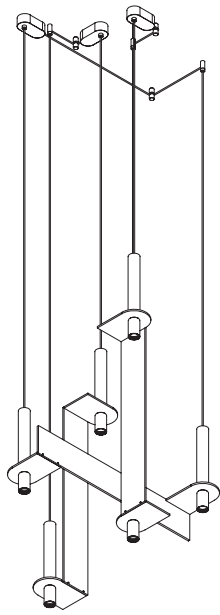

Meta Parallel black Arrangement 03

dauidpompa

Meta Parallel suspends its elements in a horizontal plane. The metal element becomes a new visual object that reinforces balance and tension. Enclosed volcanic stones placed at a defined distance are much more than the sum of their parts. The canopy starts a conversation between function and aesthetics, creating a unique integrated piece. A sculpture with its own language.

Code SKU	MPA03-ne
Components	2x PV143 1x PV145
Handcrafted in	Mexico
Size	see next page
Lead time	6-9 weeks
Light source	Incl. 6x LED COB 7W total 3600lm 2700K 90CRI warm white TRIAC dimmable
Voltage	110V / 240V
Cable	400cm PVC black extensions on request
Material	Black - volcanic rock powder coated aluminium black
Special finishes	on request / MOQ 10pc
Assembly	required
IP rating	IP20 / indoor use only
Certification	NOM CE

Download installation & care instructions on our website.

Replacement parts are available through davidpompa directly.

Lead times are subject to change.

Variations in colour, texture, shape & size are natural characteristics of handmade products and should be expected.

Meta Parallel black arrangement 03
Views

Canopy Options

Small canopy

Use for drywall ceilings. LED driver will be inside the drywall ceiling.

Black powder coated
11 x 5,5 x 3,5cm

Black finish

Black matt powder coated and volcanic rock