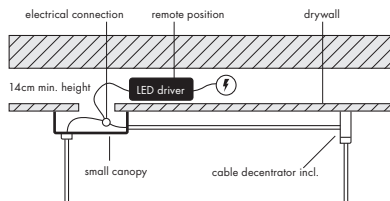

Meta Parallel black arrangement 03
Views

Canopy Options

Small canopy

Use for drywall ceilings. LED driver will be inside the drywall ceiling.

Black powder coated
11 x 5,5 x 3,5cm

Black finish

Black matt powder coated and volcanic rock