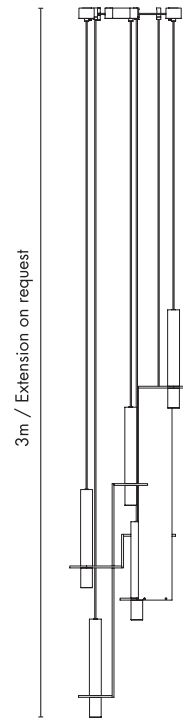

Meta Parallel black Arrangement 03

dauidpompa

Meta Parallel suspends its elements in a horizontal plane. The metal element becomes a new visual object that reinforces balance and tension. Enclosed volcanic stones placed at a defined distance are much more than the sum of their parts. The canopy starts a conversation between function and aesthetics, creating a unique integrated piece. A sculpture with its own language.

Code SKU	MPA03-ne
Components	2x PV143 1x PV145
Handcrafted in	Mexico
Size	see next page
Lead time	6-9 weeks
Light source	Incl. 6x LED COB 7W total 3600lm 2700K 90CRI warm white TRIAC dimmable
Voltage	110V / 240V
Cable	400cm PVC black extensions on request
Material	Black - volcanic rock powder coated aluminium black
Special finishes	on request / MOQ 10pc
Assembly	required
IP rating	IP20 / indoor use only
Certification	NOM CE

Download installation & care instructions on our website.

Replacement parts are available through davidpompa directly.

Lead times are subject to change.

Variations in colour, texture, shape & size are natural characteristics of handmade products and should be expected.

Meta Parallel black arrangement 03
Views

Canopy Options

Small canopy

Use for drywall ceilings. LED driver will be inside the drywall ceiling.

Black powder coated
11 x 5,5 x 3,5cm

Black finish

Black matt powder coated and volcanic rock