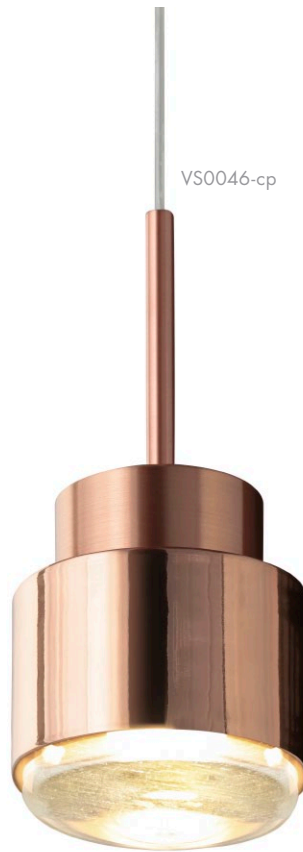

davidpompa

VS0046

VS0046-cp

VS0046-cr

cupallo

The shade of this handmade pendant lamp is a game of reflections due to diversity of materials.

"Small air bubbles in the glass create a spectacular light effect."

The bulb is covered by a handblown glass shade that enhances the light distribution. We use 100% recycled glass and because of that has an irregular surface with surprisingly tiny air bubbles enclosed inside the material. The glass creates a charming light effect and enhances the light distribution.

store@davidpompa.com www.davidpompa.com

item No.	VS0046
size	Ø 13cm x 29cm Ø 5,1" x 11,4"
packaging	14cm x 14cm x 35cm 5,5" x 5,5" x 13,7"
weight	1 kg 2,2 lb
lead time	8 weeks
illuminant	incl. 1x E27 LED 4W 110-240V 350lm 3000K warm white not dimmable
cable	PVC transparent 200cm / 79" extensions on request
material shade	handblown glass
finish options	polished brass polished copper polished chrome special finish on request