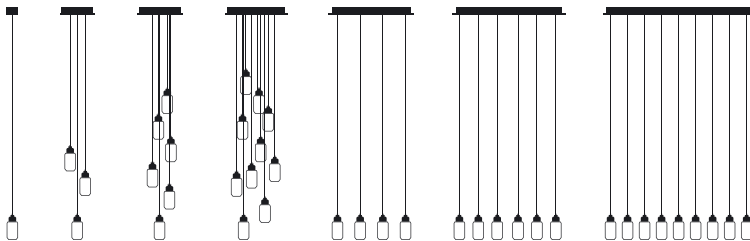

dauidpompa

VS0042-ma

VS0042-cp

VS0042-lp

NYX

NYX is with its irregular glass surface and the edges of the metal shade a game of reflections. Because we use 100% recycled glass and this creates an uneven surface with surprisingly tiny air bubbles enclosed inside the material that create a charming light effect.

Available as single pendant & chandelier

please note: Lead times are subject to change. Variations in colour, shade, surface texture and size are natural characteristics of handmade products and should be expected. Images shown are representative, but may not indicate all variations in these characteristics.

store@dauidpompa.com www.dauidpompa.com

item No.	VS0042
size	Ø 10,2cm x 24,4cm Ø 4" x 9,6"
packaging	12 cm x 12cm x 41cm 4,7" x 4,7" x 16,1"
weight	1 kg 2,2 lb
lead time	2 - 4 weeks
illuminant	incl. 1x E27 40W 110-240V 135lm 2,200 K warm white dimable
cable	PVC transparent 200cm / 79" extensions on request
material shade	handblown glass
finish options	polished brass polished copper antique metal special glass colours and finish on request