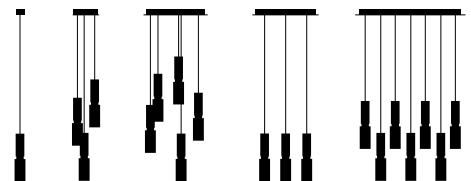

The unostentatious and basic form accentuates and explores the elegance and balance between two handcrafted materials with their smooth finish. The tubular shape with its edged terrace combines two honest materials that give a slight flavor of the 1950's.

# amelia

<b>item No.</b>	MA0013
<b>size</b>	Ø 8,7cm x 45cm Ø 3,4" x 17,7"
<b>packaging</b>	14cm x 14cm x 50cm 5,5" x 5,5" x 19,6"
<b>weight</b>	1,5 kg 3,3 lb
<b>lead time</b>	4 - 6 weeks
<b>illuminant</b>	<b>incl. 1x 5W GU10 LED</b> 110-240V 400 lm 2700K warm white dimnable
<b>cable</b>	PVC transparent 200cm / 79" extensions on request
<b>material</b>	tzalam wood and solid brass  special wood on request MOQ 20pc
<b>in colaboration</b>	Taracea