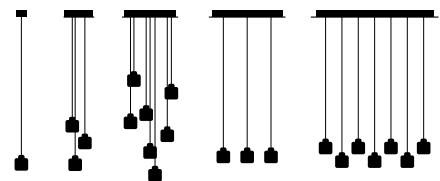

The basic form and smooth finish accentuates the elegance of hand crafted wood. The tubular shape with its flawless and soft edges combine two materials that contrast between a soft and a hard material.

davidpompa

mayo

item No.	MA0011
size	Ø 15cm x 16,5cm Ø 5,9" x 6,5"
packaging	17cm x 17cm x 23cm 6,7" x 6,7" x 9"
weight	1,5 kg 3,3 lb
lead time	4 - 6 weeks
illuminant	incl. 1x 5W GU10 LED 110-240V 400 lm 2700K warm white dimnable
cable	PVC black 200cm / 79" extensions on request
material shade	tzalam wood and iron special wood on request MOQ 20pc
in collaboration	Taracea