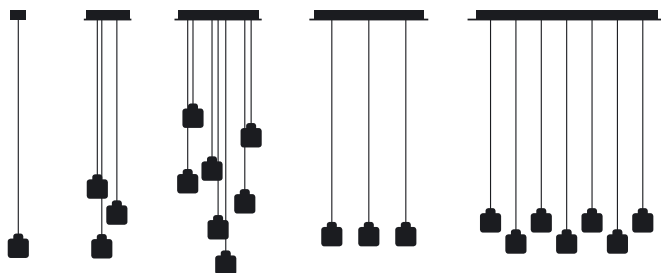

dauidpompa

MAYO

The basic form and smooth finish accentuates the elegance of hand crafted wood. The tubular shapes with its flawless and soft edges combine two materials that contrast between a soft and a hard material.

Available as single pendant & chandelier

please note: Lead times are subject to change. Variations in colour, shade, surface texture and size are natural characteristics of handmade products and should be expected. Images shown are representative, but may not indicate all variations in these characteristics.

store@dauidpompa.com www.dauidpompa.com

item No.	MA0011
size	Ø 15cm x 16,5cm Ø 5,9" x 6,5"
packaging	17cm x 17cm x 23cm 6,7" x 6,7" x 9"
weight	1,5 kg 3,3 lb
lead time	4 - 6 weeks
illuminant	incl. 1x 5W GU10 LED 110-240V 400 lm 2700K warm white not dimmable
cable	PVC black 200cm / 79" extensions on request
material shade	wood and iron