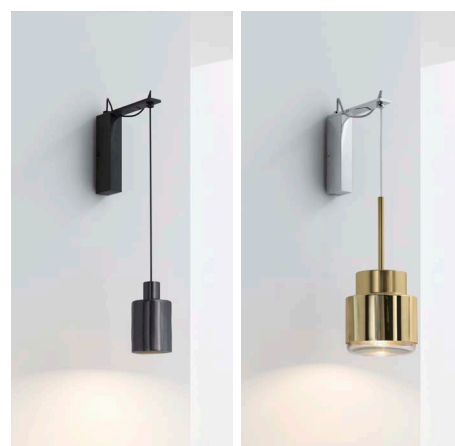

Our wall fixture will help you mount any of our lamps to the wall. Talavera, Barro Negro, or any of our other emblematic materials can become part of the surface you choose.

Create a visual interplay between the lamp and the space by mixing colors, materials and textures. The wall fixture is available in black and chrome.

wall fixture

item No.	WF001
WF001-16	16,4cm x 16cm x 2,8cm 6,4" x 6,2" x 1,1"
WF001-20	16,4cm x 20cm x 2,8cm 6,4" x 7,8" x 1,1"

finish options	chromed metal	
	black metal	

The cable is adjustable in height

lamps

The aboved displayed wall fixtures are examples. All pendants can be combined with both wall structures. The cable length is adjustable.

Please note: lead times are subject to change. Variations in colour, texture, shape & size are natural characteristics of handmade products and should be expected. Images shown are representative, but may not indicate all variations in these characteristics.