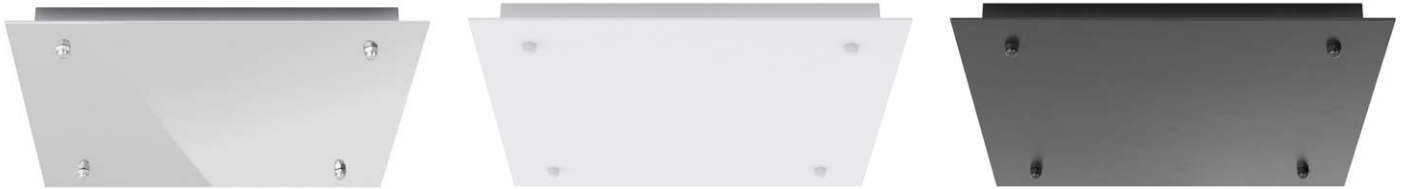

SQUARE CANOPIES

SMALL

| | |
|-----------------------|--|
| item No. | C-S30 |
| size | 30cm x 30cm x 3cm 11,8" x 11,8" x 1,2" |
| cable | 2m / 79" per pendant lamp extensions on request |
| finish options | chromed metal white metal black metal |

MEDIUM

| | |
|-----------------------|--|
| item No. | C-S40 |
| size | 40cm x 40cm x 3cm 15,7" x 15,7" x 1,2" |
| cable | 2m / 79" per pendant lamp extensions on request |
| finish options | chromed metal white metal black metal |

LARGE

| | |
|-----------------------|--|
| item No. | C-S55 |
| size | 55cm x 55cm x 3cm 21,7" x 21,7" x 1,2" |
| cable | 2m / 79" per pendant lamp extensions on request |
| finish options | chromed metal white metal black metal |