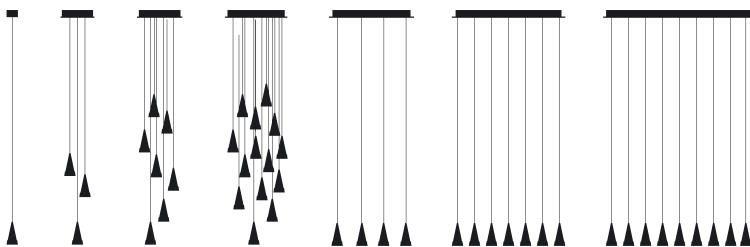

dauidpompa

VITRIF

Vitrif lighting collection combines Barro Negro and copper in a pure and geometrical form. The collection consists of a polished copper shade and a unique, contaminated copper shade.

Available as single pendant & chandelier

please note: Lead times are subject to change. Variations in colour, shade, surface texture and size are natural characteristics of handmade products and should be expected. Images shown are representative, but may not indicate all variations in these characteristics.

store@dauidpompa.com www.dauidpompa.com

item No.	BNC01-cp
size	Ø 9,3cm x 20,1cm Ø 3,6" x 7,9"
packaging	14cm x 14cm x 23cm 5,5" x 5,5" x 9,1"
weight	0,5 kg 1,1 lb
lead time	2 - 4 weeks
illuminant	incl. 1x 5W GU10 LED 110-240V 400 lm 2700K warm white not dimmable
cable	PVC black 200cm / 79" extensions on request
material shade	Barro Negro
finish options	copper