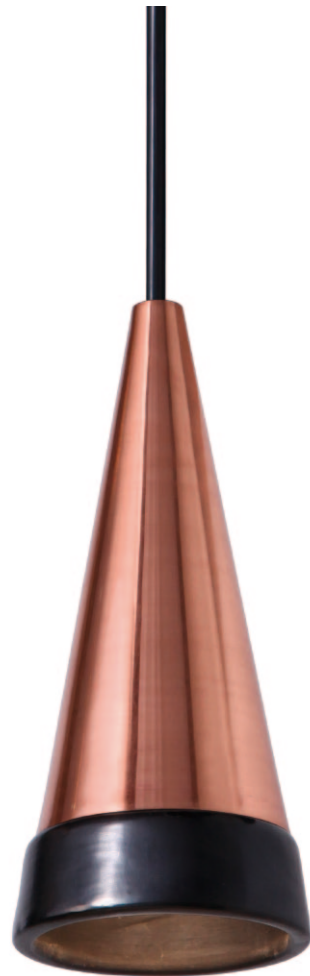

dauidpompa

VITRIF

Vitrif lighting collection combines Barro Negro and copper in a pure and geometrical form. The collection consists of a polished copper shade and a unique, contaminated copper shade.

Available as single pendant & chandelier

please note: Lead times are subject to change. Variations in colour, shade, surface texture and size are natural characteristics of handmade products and should be expected. Images shown are representative, but may not indicate all variations in these characteristics.

store@dauidpompa.com www.dauidpompa.com

item No.	BNC01-cp
size	Ø 9,3cm x 20,1cm Ø 3,6" x 7,9"
packaging	14cm x 14cm x 23cm 5,5" x 5,5" x 9,1"
weight	0,5 kg 1,1 lb
lead time	2 - 4 weeks
illuminant	incl. 1x 5W GU10 LED 110-240V 400 lm 2700K warm white not dimmable
cable	PVC black 200cm / 79" extensions on request
material shade	Barro Negro
finish options	copper