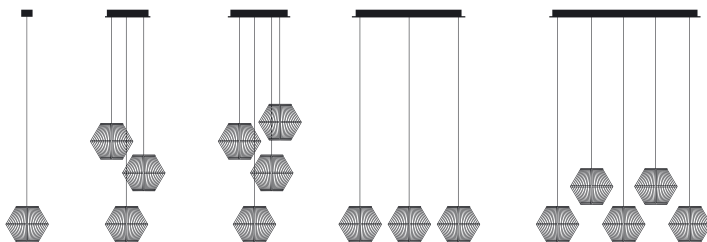

LA CALETA

MEDIUM PENDANT LAMP

"A game of light and shadow."

La Caleta lighting collection creates an interesting light flare through the hand woven structure. La Caleta pendant lamps are available for indoor and outdoor usage and in many different types, materials and colours.

Available as single pendant & chandelier